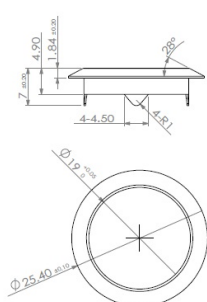

## Description:

Rim Lock MIC850,  $\varnothing 19 \times 22 \text{mm}$ , Body Only, #J11+#J12, Drawer, NPL, Blue Plastic Plug For Protection & Quick Fixing

## Item number:

14.01.014-0

Units	Box	Carton	HS Code	Barcode
Pcs.	24	240	8301300000	
				5704866031677